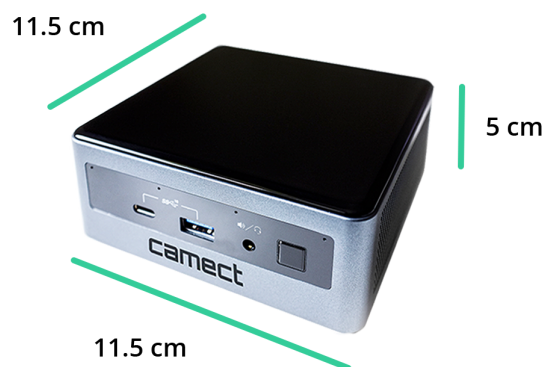

Camect 60

Unmatched Alert Quality · Video Monitoring · Intelligent Search

-  Best-in-class Camect AI
-  Accurate alerts for 30+ objects
-  Less than 1% false alarms
-  100% local recording & analytics
-  Secure remote access w/o VPN
-  Continuous recording
-  Time-lapse replay
-  Intuitive user interface
-  Very low power consumption
-  Open platform
-  Fast video search
-  Easy setup

Device Specifications

2 TB internal storage
 40 Watts typical power consumption
 Intel Chipset, 8 GB RAM
 Up to 60 MP processing

Objects Detected

Person
 Car, Truck, Pickup, Bus, Bicycle, Motorcycle
 UPS, USPS, FedEx, DHL, DPD, Amazon, Royal Mail
 Cat, Dog, Deer, Bird, Fox, Skunk, Raccoon, Bear, Unknown Animal
 Squirrel, Fly, Mouse, Spider, Rabbit, Unknown Small Animal